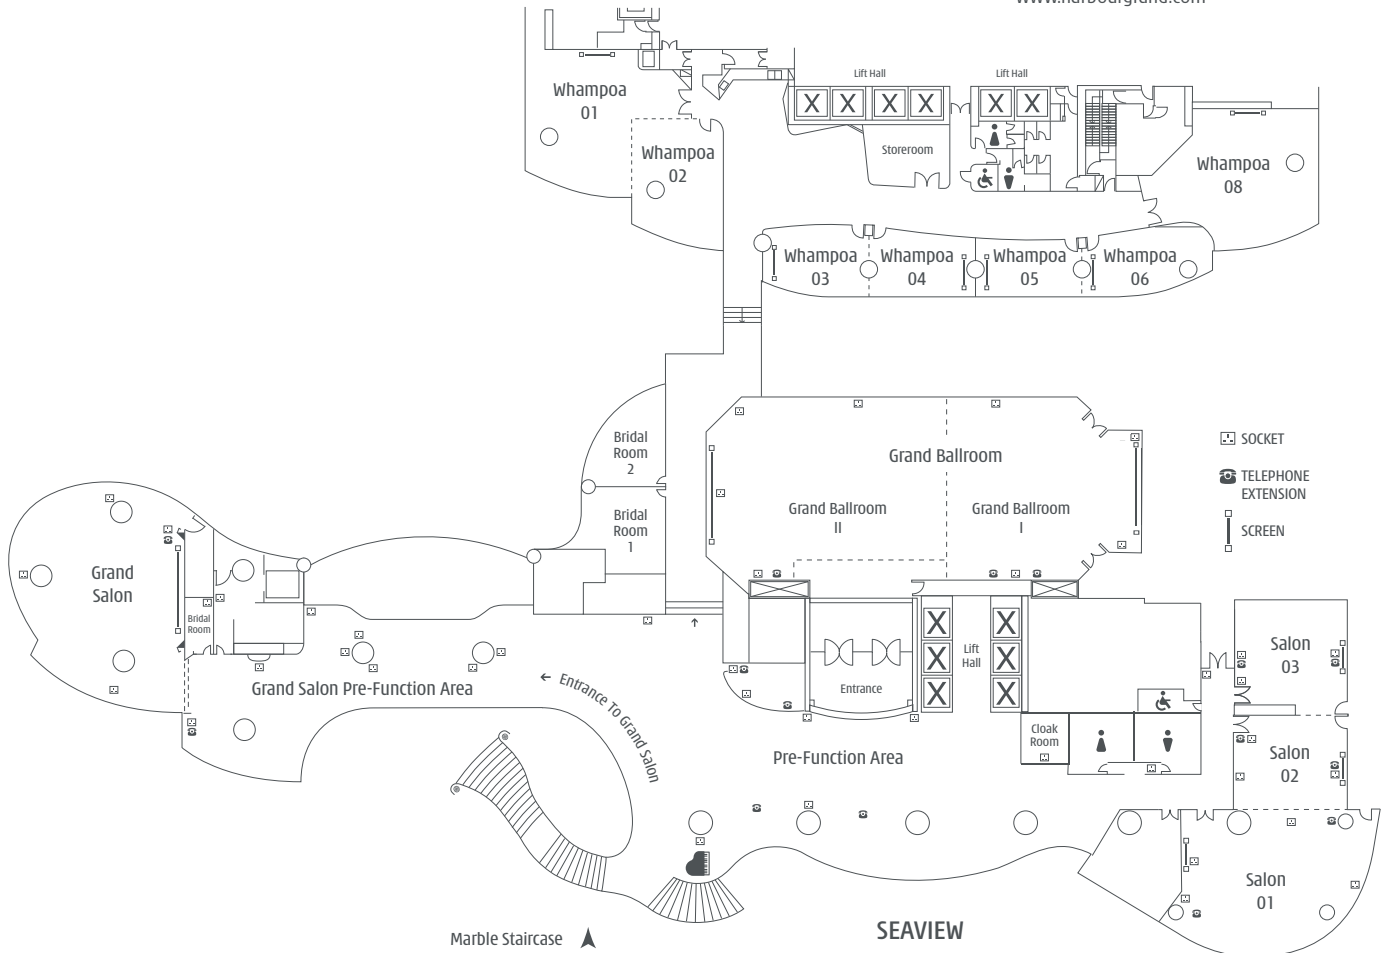

Conference & Banqueting Capacity

Venue	Size		Banquet No. of Person	Cocktail No. of Person	Meeting			
	Sq. Ft.	Sq. m.			Classroom No. of Person	Theatre No. of Person	Boardroom/ Hollow Square No. of Person	U-Shape No. of Person
Grand Ballroom	4,500	418	396	600	234	550	84	80
Grand Ballroom I	1,797	167	120	250	75	179	48	35
Grand Ballroom II	2,206	205	144	280	84	212	48	35
Pre-function area	3,200	300	N/A	250	N/A	N/A	N/A	N/A
Grand Salon	1,722	160	84	110	66	136	36	28
Grand Salon Pre-function area	1,959	182	80	80	N/A	N/A	N/A	N/A
Salon 01 & 02	2,435	226	144	200	90	200	N/A	N/A
Salon 01	1,660	154	96	150	54	145	38	30
Salon 02	775	72	48	50	24	50	22	18
Salon 03	775	72	48	50	24	50	22	18
Whampoa 01 & 02	1,991	185	96	100	60	100	27	33
Whampoa 03 & 04	872	81	48	70	N/A	N/A	N/A	N/A
Whampoa 05 & 06	1,065	99	48	70	N/A	N/A	N/A	N/A
Whampoa 01	1,237	115	60	70	40	80	27	28
Whampoa 02	753	70	24	30	20	20	18	N/A
Whampoa 03	495	46	24	30	20	20	15	15
Whampoa 04	462	43	24	30	20	20	15	15
Whampoa 05	409	38	24	30	20	20	15	15
Whampoa 06	570	53	24	40	20	20	15	15
Whampoa 08	1,657	154	72	100	50	100	20	20