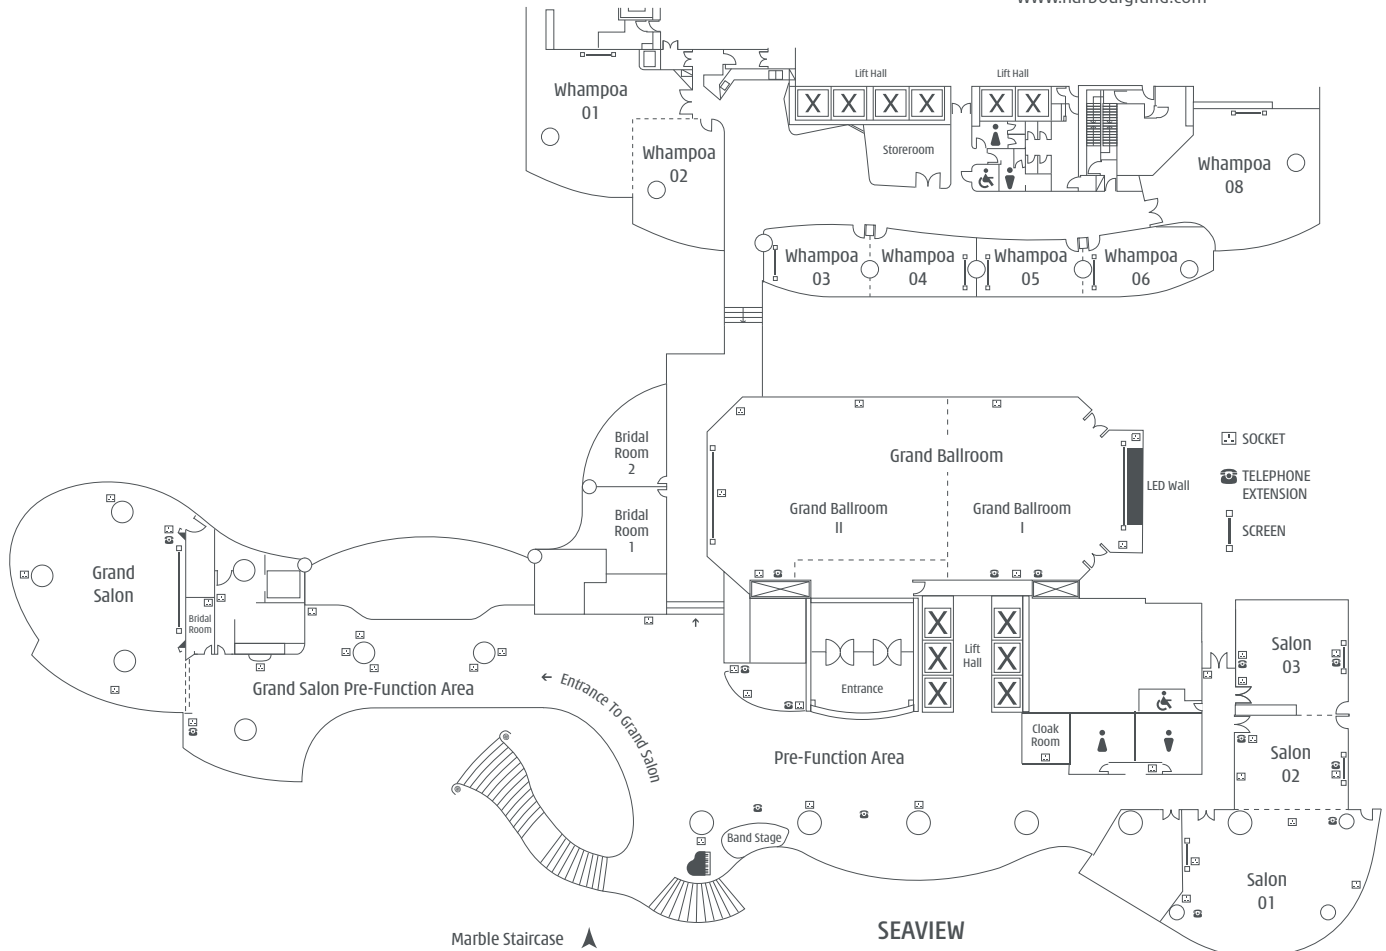

Conference & Banqueting Capacity

Venue	Size		Banquet No. of Person	Cocktail No. of Person	Meeting			
	Sq. Ft.	Sq. m.			Classroom No. of Person	Theatre No. of Person	Boardroom/ Hollow Square No. of Person	U-Shape No. of Person
Grand Ballroom	4,500	418	396	600	234	550	84	80
Grand Ballroom I	1,797	167	120	250	75	179	48	35
Grand Ballroom II	2,206	205	144	280	84	212	48	35
Pre-function area	3,200	300	N/A	250	N/A	N/A	N/A	N/A
Grand Salon	1,722	160	84	110	66	136	36	28
Grand Salon Pre-function area	1,959	182	80	80	N/A	N/A	N/A	N/A
Salon 01 & 02	2,435	226	168	200	90	200	N/A	N/A
Salon 01	1,660	154	120	150	54	145	38	30
Salon 02	775	72	48	50	24	50	22	18
Salon 03	775	72	48	50	24	50	22	18
Whampoa 01 & 02	1,991	185	120	150	60	150	27	33
Whampoa 03 & 04	872	81	48	70	N/A	N/A	N/A	N/A
Whampoa 05 & 06	1,065	99	48	70	N/A	N/A	N/A	N/A
Whampoa 01	1,237	115	60	80	48	95	27	28
Whampoa 02	753	70	24	50	33	40	18	N/A
Whampoa 03	495	46	24	30	24	40	20	20
Whampoa 04	462	43	24	30	24	40	20	20
Whampoa 05	409	38	24	30	24	40	20	20
Whampoa 06	570	53	24	40	24	44	20	20
Whampoa 08	1,657	154	72	150	54	140	23	29