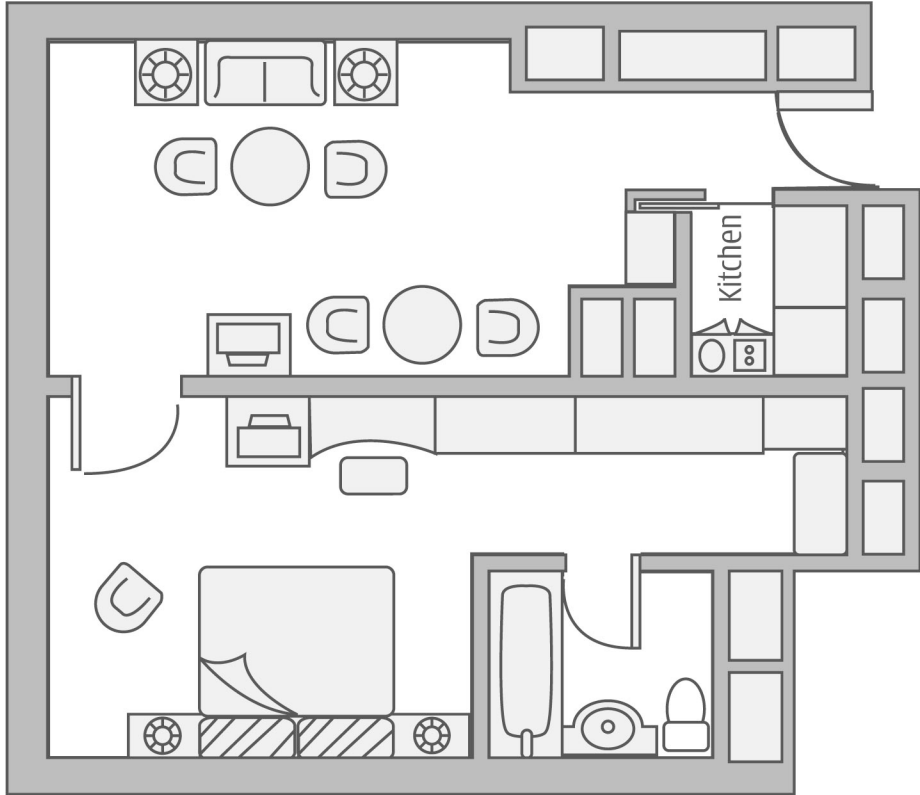

FOUNTAIN SUITE (V)

Area : 872 sq. ft (81 sq. m)