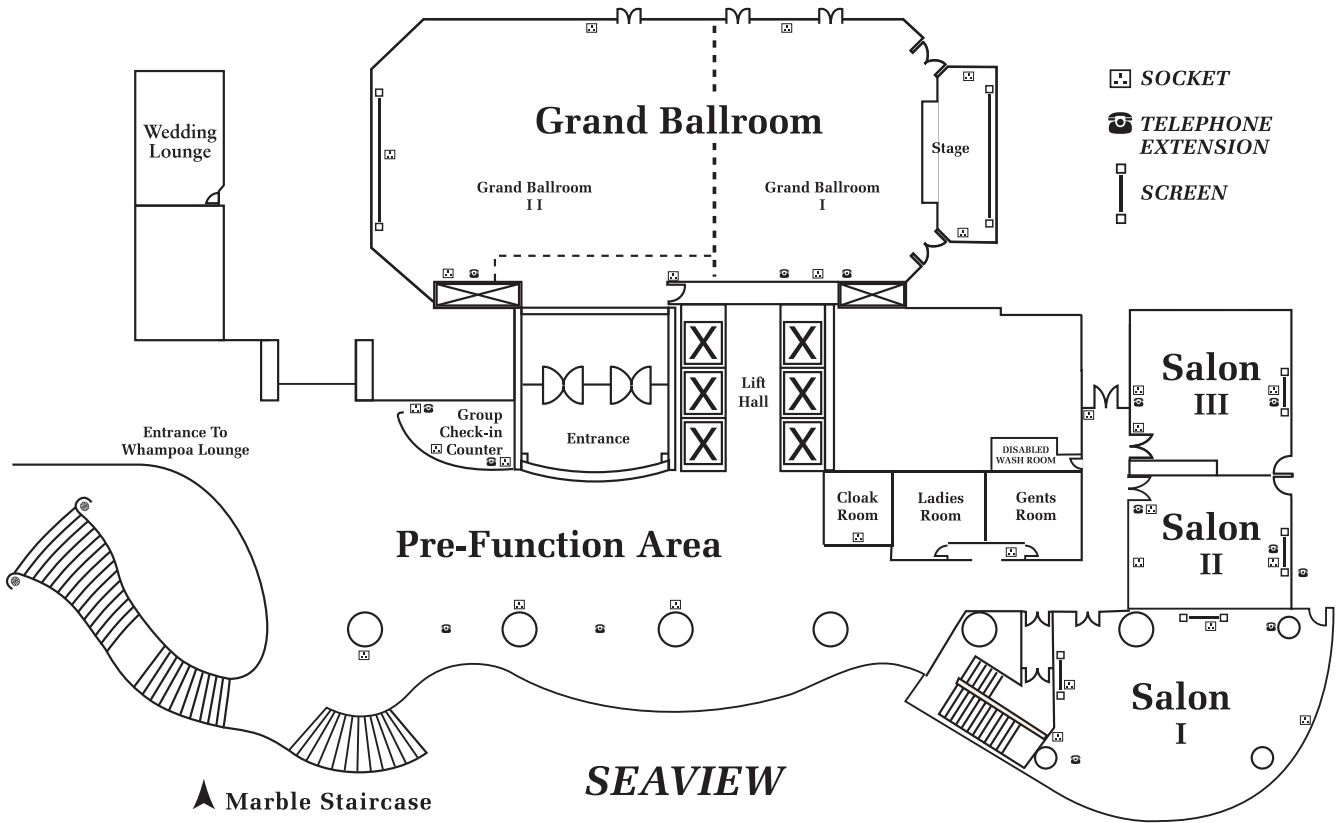

**Harbour Grand Kowloon - Conference & Banqueting Capacity**

VENUE	SIZE		BANQUET	COCKTAIL	MEETING			
					Classroom	Theatre	Boardroom/ Hollow Square	U-Shape
	Sq. Ft.	Sq. m.	No. of Person	No. of Person	No. of Person	No. of Person	No. of Person	No. of Person
Grand Ballroom	4,500	418	396	600	234	550	84	80
Grand Ballroom I	1,797	167	120	250	75	179	48	35
Grand Ballroom II	2,206	205	144	280	84	212	48	35
Pre-function area	3,200	300	N/A	250	N/A	N/A	N/A	N/A
Salon I	1,660	154	120	150	54	145	38	30
Salon II	775	72	48	50	24	50	22	18
Salon III	775	72	48	50	24	50	22	18

DIMENSION				CEILING HEIGHT	
Grand Ballroom Stage	Grand Ballroom	Salon I	Salon II & III	Grand Ballroom	Salon I - III
13'9" x 28'6"	43' x 91'	30'5" x 45'7"	23'4" x 25'4"	11'8" - 21'8"	8'6" - 8'9"
4.23m x 8.77m	13.23m x 28m	9.36m x 14.03m	7.18m x 7.79m	3.59m - 6.67m	2.62m - 2.68m